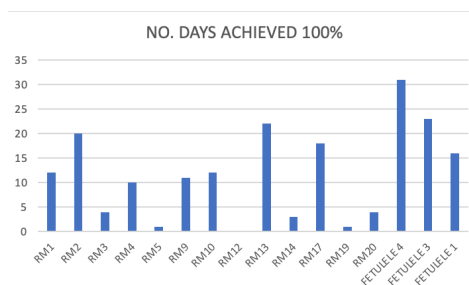

Attendance

This graph shows the number of day each class had 100% attendance for the year to date.